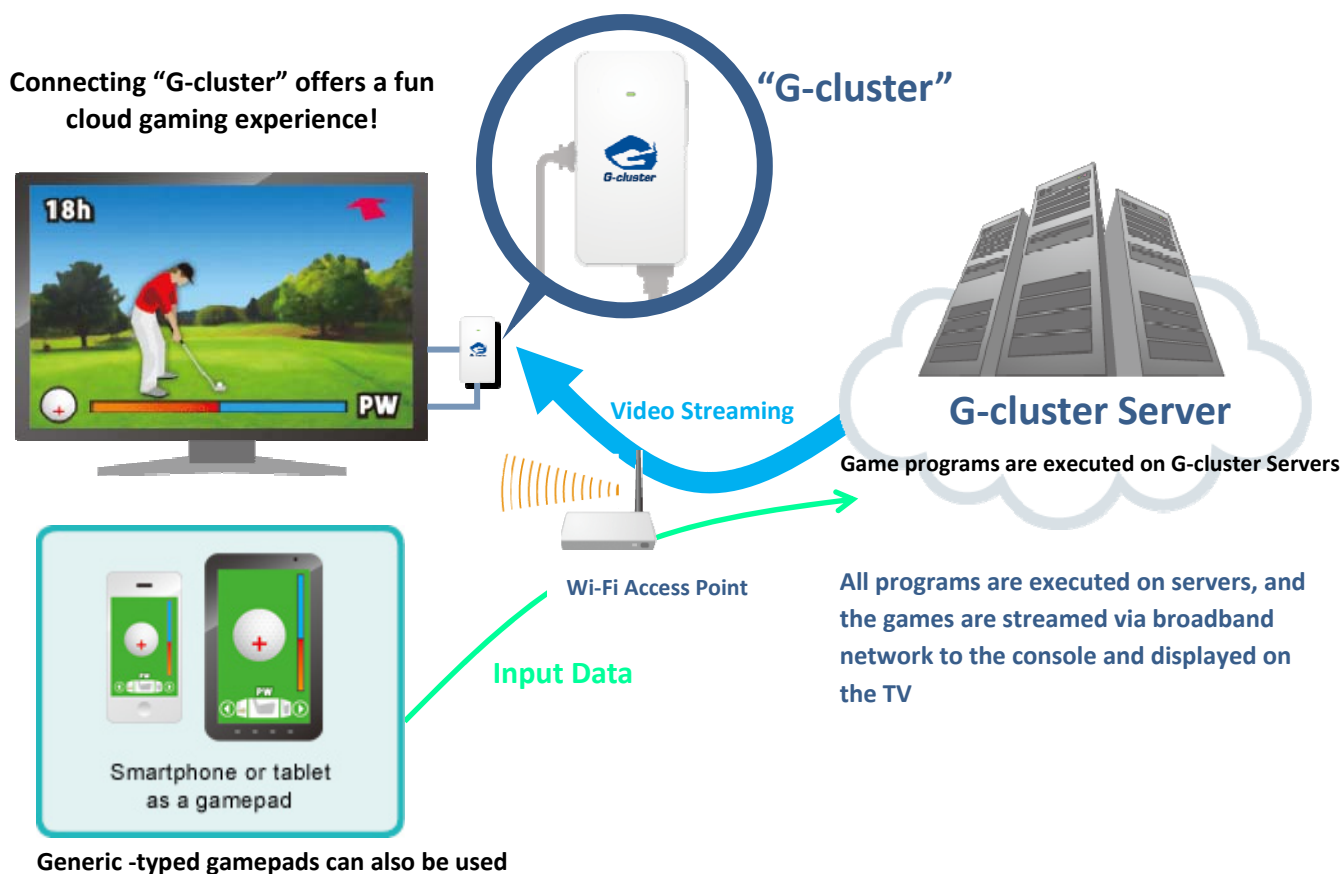

World's First Wi-Fi Cloud Gaming Console "G-cluster" Announced at Tokyo Game Show 2012

Broadmedia Corporation (Head Office: Minato-ku, Tokyo CEO: Taro Hashimoto) announced today, at Tokyo Game Show 2012, "G-cluster", world's first cloud gaming console which utilizes G-cluster technology. It is scheduled to be released in spring 2013.

Features of "G-cluster"

Simply connect "G-cluster" to your TV and Wi-Fi network in your home and enjoy a cloud gaming experience without having to download or purchase game software at a store. You can use your mobile phone or tablet as a gamepad.

This palm-sized device is easily attached to the back of your TV. The console is powered from a USB port on the TV, and an HDMI cable outputs both visual and audio to the TV. As it allows for connecting to Wi-Fi networks, the console and cables are hidden behind the TV.

※ G-cluster Technology

G-cluster is the name of the technology owned by G-cluster Global Corporation. The technology allows for streaming interactive content to various client devices where any specific programs are not installed. The video/audio output is streamed to a client device while all programs are executed at the server side. As the client device only needs to decode streamed data, the technology enables reliable and high quality services to be offered for all devices.